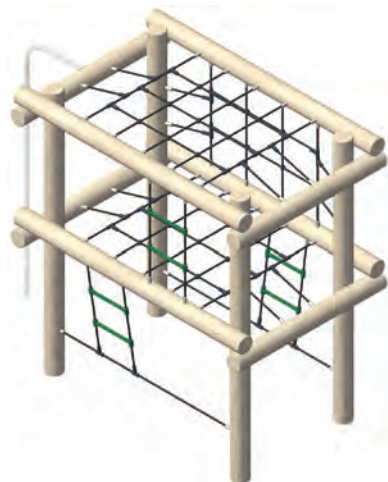

HIGH CLIMBERS

KLETTERGERÜSTE
VISOKA PLEZALA
ESCALADE EN HAUTE

ARRAMPICATE ALTE
ALTA ESCALADA
ESCALADA ALTA

MOTORIKO

Manufactured by ecoplay.eu

Copyright © 2022, 2023 Vesna Duval All rights reserved.
Production of Motoriko models is allowed only to
Eko igrala d.o.o. Eco play I.L.C., copying is prohibited.
All models are registered with ProtectMyWork.com

16201

16202

16203

16204

16205

16206

16207

16208